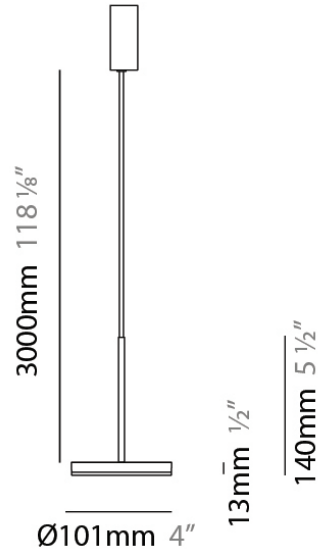

BELLA SUSPENSION

D81667R9-BRZ

PROJECT

TYPE

NOTES

QUANTITY

DATE

GENERAL

Series: Bella
Brand: Panzeri
Division: Design
Mounting Type: Suspension
Mounting Location: Ceiling
Subcategory: Pendant

PHYSICAL

Shape: Round
Diameter (mm): 101
Diameter (in): 4
Height (mm): 13
Height (in): 1/2
Max. Overall Height (mm): 3013
Max. Overall Height (in): 118 ⁵/₈
Light Distribution: Direct
Weight (kg): 0.54501
Weight (lbs): 1.2
Diffuser: Opal - Acrylic
Fixture Material: Aluminum Die Cast
Cable Details: 3000mm / 118 1/8" Cable

ELECTRICAL

Lamp Type: LED
Input Wattage (W): 6.5
Total Output Wattage (W): 4.5
Dimming: Non-Dimmable
Driver Included: Yes
Driver Location: Integrated
Driver Type: Constant Voltage - Universal
Driver Class: Class 2
Input Voltage (V): 120 - 277

LED

Color Temperature (°K): 2700
Max. Delivered Lumen (lm): 388
Nominal Lumen (lm): 460
CRI: >90 CRI
Lamp Life (hrs): 50000

OPTICAL

RATINGS AND CERTIFICATIONS

Certified By: CSA Certified to UL and CSA Standards
IP rating: IP40