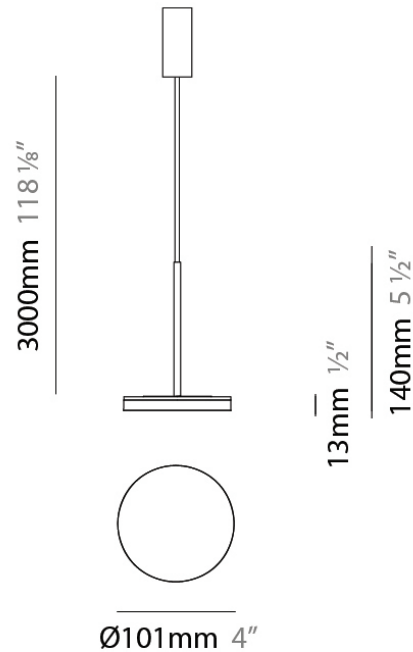

BELLA SUSPENSION

D81668-TIM

PROJECT

TYPE

NOTES

QUANTITY

DATE

GENERAL

Series: Bella

Brand: Panzeri

Division: Design

Mounting Type: Suspension

Mounting Location: Ceiling

Subcategory: Pendant

PHYSICAL

Diameter (mm): 101

Diameter (in): 4

Height (mm): 13

Height (in): 1/2

Max. Overall Height (mm): 3013

Max. Overall Height (in): 118 7/8

Light Distribution: Indirect

Weight (kg): 0.54501

Weight (lbs): 1.2

Diffuser: Opal - Acrylic

Fixture Material: Aluminum Die Cast

Cable Details: 3000mm / 118 1/8" Cable

ELECTRICAL

Lamp Type: LED

Input Wattage (W): 6.5

Driver Location: Integrated

Input Voltage (V): 120

LED

Number of LEDs: 1

Color Temperature (°K): 2700

Max. Delivered Lumen (lm): 388

Nominal Lumen (lm): 460

CRI: >80 CRI

OPTICAL

RATINGS AND CERTIFICATIONS

Certified By: CSA Certified to UL and CSA Standards

IP rating: IP40