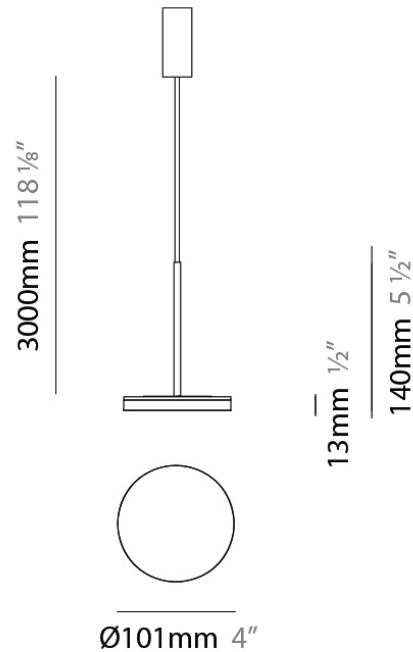

BELLA SUSPENSION

D81668R9-BLK

PROJECT

TYPE

NOTES

QUANTITY

DATE

GENERAL

Series: Bella

Brand: Panzeri

Division: Design

Mounting Type: Suspension

Mounting Location: Ceiling

Subcategory: Pendant

PHYSICAL

Diameter (mm): 101

Diameter (in): 4

Height (mm): 13

Height (in): 1/2

Max. Overall Height (mm): 3013

Max. Overall Height (in): 118 7/8

Light Distribution: Indirect

Weight (kg): 0.54501

Weight (lbs): 1.2

Diffuser: Opal - Acrylic

Fixture Material: Aluminum Die Cast

ELECTRICAL

Lamp Type: LED

Input Wattage (W): 6.5

Dimming: Non-Dimmable

Driver Included: Yes

Driver Location: Integrated

Driver Type: Constant Voltage - Universal

Driver Class: Class 2

Input Voltage (V): 120

LED

Color Temperature (°K): 2700

Max. Delivered Lumen (lm): 388

CRI: >90 CRI

OPTICAL

RATINGS AND CERTIFICATIONS

Certified By: CSA Certified to UL and CSA Standards

IP rating: IP40