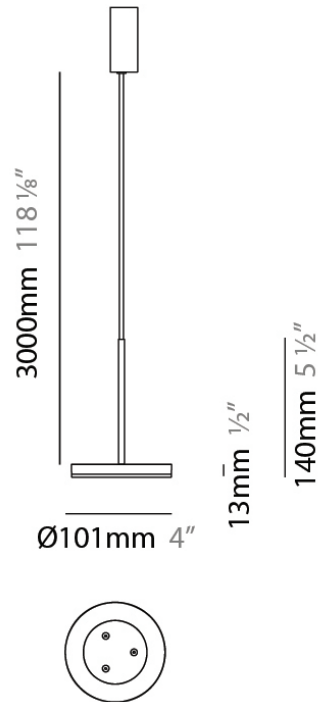

BELLA SUSPENSION

D81667-TIM

PROJECT

TYPE

NOTES

QUANTITY

DATE

GENERAL

Series: Bella
Brand: Panzeri
Division: Design
Mounting Type: Suspension
Mounting Location: Ceiling
Subcategory: Pendant

PHYSICAL

Shape: Disc
Diameter (mm): 101
Diameter (in): 4
Height (mm): 13
Height (in): 1/2
Max. Overall Height (mm): 3013
Max. Overall Height (in): 118 ⁵/₈
Light Distribution: Direct
Weight (kg): 0.54501
Weight (lbs): 1.2
Diffuser: Opal - Acrylic
Fixture Material: Metal

ELECTRICAL

Lamp Type: LED
Input Wattage (W): 6.5
Dimming: Non-Dimmable
Driver Location: Integrated
Input Voltage (V): 120

LED

Number of LEDs: 1
Color Temperature (°K): 2700
Max. Delivered Lumen (lm): 388
Nominal Lumen (lm): 460
CRI: >80 CRI

OPTICAL

RATINGS AND CERTIFICATIONS

Certified By: CSA Certified to UL and CSA Standards
IP rating: IP40