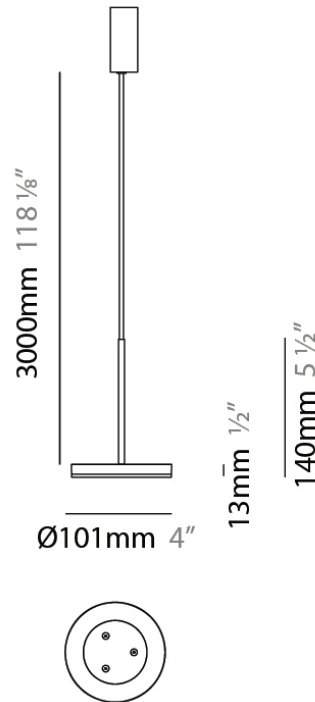

BELLA SUSPENSION

D81667R9-TIM

PROJECT	
TYPE	
NOTES	
QUANTITY	
DATE	

GENERAL

Series: Bella
Brand: Panzeri
Division: Design
Mounting Type: Suspension
Mounting Location: Ceiling
Subcategory: Pendant

PHYSICAL

Shape: Round
Diameter (mm): 101
Diameter (in): 4
Height (mm): 13
Height (in): 1/2
Max. Overall Height (mm): 3013
Max. Overall Height (in): 118 5/8
Light Distribution: Direct
Weight (kg): 0.54501
Weight (lbs): 1.2
Diffuser: Acrylic Diffuser With Matt Finish
Fixture Material: Aluminum Die Cast
Cable Details: 3000mm / 118 1/8" Cable

ELECTRICAL

Lamp Type: LED
Input Wattage (W): 6.5
Total Output Wattage (W): 4.5
Dimming: Non-Dimmable
Driver Included: Yes
Driver Location: Integrated
Driver Type: Constant Voltage - Universal
Driver Class: Class 2
Input Voltage (V): 120 - 277

LED

Color Temperature (°K): 2700
Max. Delivered Lumen (lm): 388
CRI: >90 CRI
Lamp Life (hrs): 50000

OPTICAL

RATINGS AND CERTIFICATIONS

Certified By: CSA Certified to UL and CSA Standards
IP rating: IP40