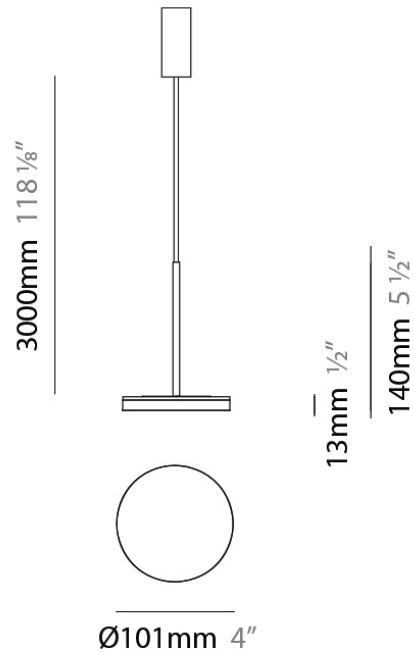

BELLA SUSPENSION

D81668-BRZ

PROJECT

TYPE

NOTES

QUANTITY

DATE

GENERAL

Series: Bella
Brand: Panzeri
Division: Design
Mounting Type: Suspension
Mounting Location: Ceiling
Subcategory: Pendant

PHYSICAL

Diameter (mm): 101
Diameter (in): 4
Height (mm): 13
Height (in): 1/2
Max. Overall Height (mm): 3013
Max. Overall Height (in): 118 7/8
Light Distribution: Indirect
Weight (kg): 0.54501
Weight (lbs): 1.2
Diffuser: Opal - Acrylic
Fixture Material: Aluminum Die Cast

ELECTRICAL

Lamp Type: LED
Input Wattage (W): 6.5
Dimming: Non-Dimmable
Driver Included: Yes
Driver Location: Integrated
Driver Type: Constant Voltage - Universal
Driver Class: Class 2
Input Voltage (V): 120

LED

Color Temperature (°K): 2700
Max. Delivered Lumen (lm): 467
CRI: >80 CRI

OPTICAL

RATINGS AND CERTIFICATIONS

Certified By: CSA Certified to UL and CSA Standards
IP rating: IP40