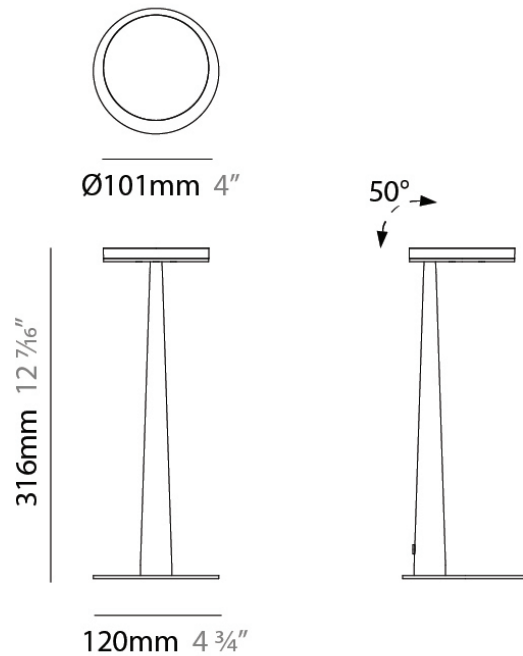

BELLA PORTABLE

D84376R9-BRZ

PROJECT _____

TYPE _____

NOTES _____

QUANTITY _____

DATE _____

GENERAL

Series: Bella
Brand: Panzeri
Division: Design
Mounting Type: Portable
Mounting Location: Table
Subcategory: Task

PHYSICAL

Shape: Abstract
Diameter (mm): 101
Diameter (in): 4
Height (mm): 316
Height (in): 12 7/16
Light Distribution: Adjustable / Direct
Weight (kg): 0.853
Weight (lbs): 1.88
Diffuser: Opal - Acrylic
Fixture Material: Aluminum Die Cast

ELECTRICAL

Lamp Type: LED
Input Wattage (W): 5
Dimming: 5-Step Touch Dimming
Driver Location: Inline Transformer Plug
Input Voltage (V): 120

LED

Number of LEDs: 1
Color Temperature (°K): 2700
Max. Delivered Lumen (lm): 388
Nominal Lumen (lm): 460
CRI: >90 CRI
Lamp Life (hrs): 70000

OPTICAL

Optic°: Diffused
Adjustability: Tilt 50°

RATINGS AND CERTIFICATIONS

Certified By: CSA Certified to UL and CSA Standards
IP rating: IP20